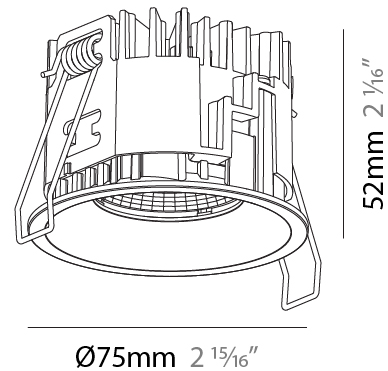

GENERAL

Series: Invader Compact
Subseries: Invader Compact
Brand: Prolicht
Division: Architectural
Mounting Type: Recessed
Mounting Location: Ceiling
Subcategory: Downlight

PHYSICAL

Shape: Round
Diameter (mm): 75
Diameter (in): 2 15/16
Height (mm): 52
Height (in): 2 1/16
Ceiling Thickness (mm): 1 - 25
Ceiling Thickness (in): 1/16 - 1
Min. Recessing Depth (mm): 55
Min. Recessing Depth (in): 2 3/16
Light Distribution: Downlight
Fixture Finish: [SSR / BKV / CWI / CRY / HAB / UFT / ITA / RUA / FTG / MYG / LOD / PUS / FRO / FUP / KIA / POP / BLS / SPG / MEY / GOH / GUM / CHC / COM / ABZ / JAG / OBR / MOS / ROR](#)
Fixture Material: Aluminum
Cut-out Measurements: D. 68mm / 2 11/16"

ELECTRICAL

Lamp Type: LED (Zhaga Standard)
Input Wattage (W): 12
Total Output Wattage (W): 9
Dimming: Tri-Mode (Non-Dimming and Phase Dimming (120Vac only) and 0-10V Dimming)
Driver Included: No
Driver Location: Recessed Housing
Driver Type: Constant Current - 120Vac
Driver Class: Class 2
Housing: See components
Input Voltage (V): 120 - 277
Constant Current (MA): 500mA

LED

Number of LEDs: 1
Color Temperature (°K): [2700 / 3000 / 3500 / 4000](#)
Max. Delivered Lumen (lm): 1012 / 1059 / 1098 / 1123
Nominal Lumen (lm): 1141 / 1194 / 1238 / 1266
CRI: >90 CRI
Lamp Life (hrs): 50000

OPTICAL

Reflector°: [18 / 36 / 56](#)

RATINGS AND CERTIFICATIONS

Certified By: Certified for North American Standards
IP rating: IP44