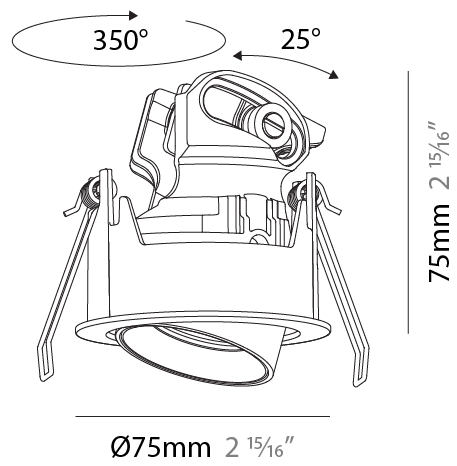

OPTICAL

Reflector°: [22 / 38 / 48](#)
 Adjustability: Rotational 350° / Tilt 25°
 Upon Request: Special Beam Angles

RATINGS AND CERTIFICATIONS

Certified By: Certified for North American Standards
 IP rating: IP40